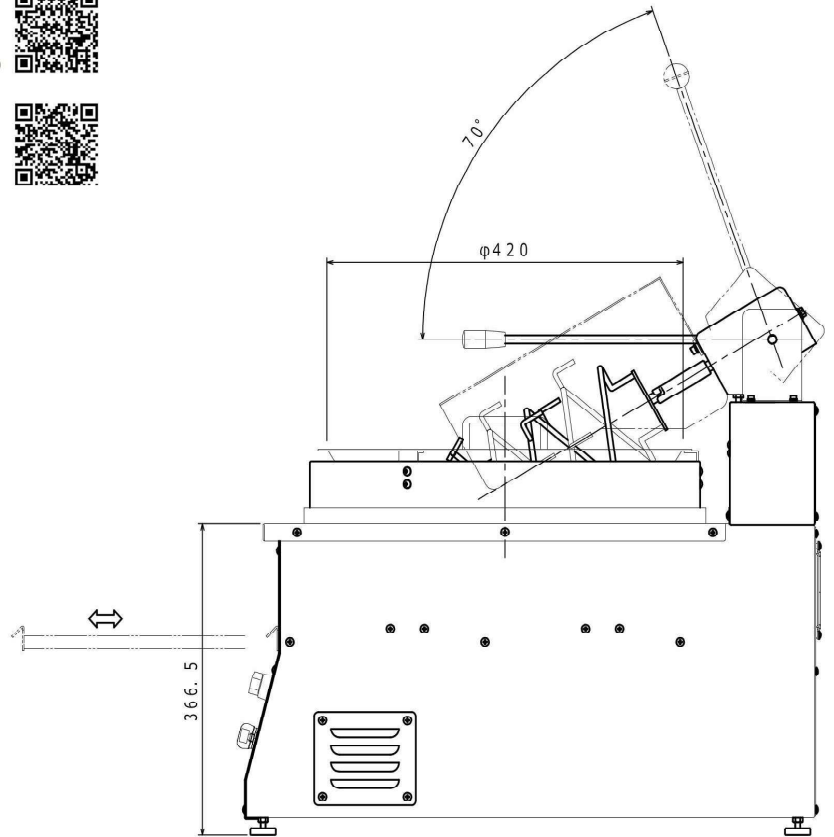

You can see the cooking video here. **CHECK!**
(Read with your smartphone camera)