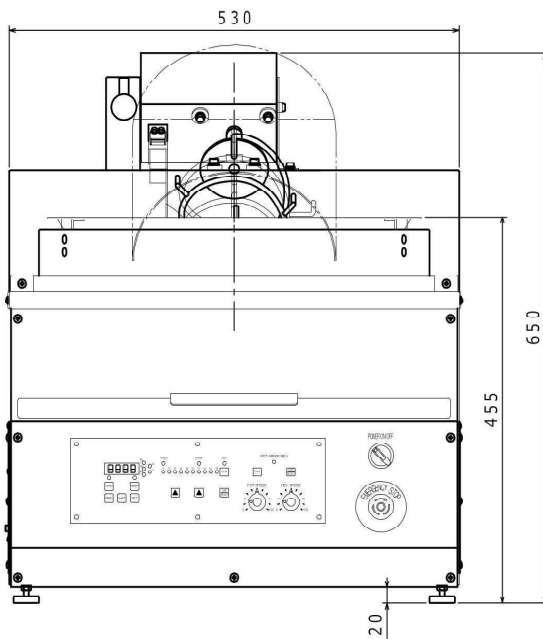

You can see the cooking video here. **CHECK!**
(Read with your smartphone camera)