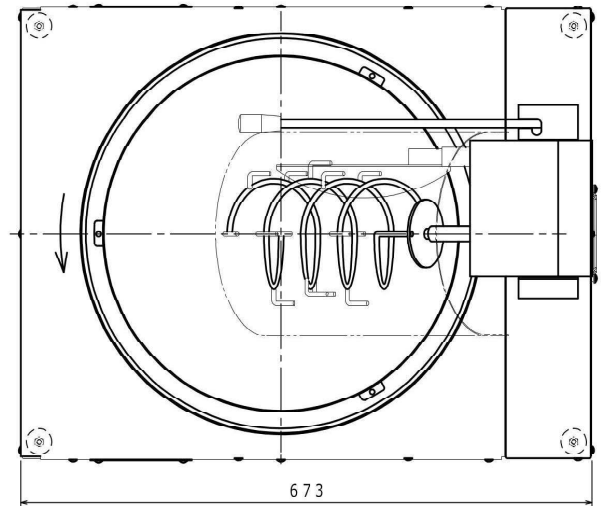

IH Cooker

AUTO WOK

Can be cooked at high temperature and high output.

ITOH KOUKI CORPORATION

Part	Specification
Model	IH-003AWW
Rated Power Output	3.5kw
Thermal Efficiency	90%以上
Electric Power	1Ph,200-240V
Frequency	50/60Hz
Rated input current	17.5A
Required power capacity	3.5kVA
Heat Adjustment	Manual Control
Pan & agitator Drive	Variable Speed
Machine Weight	60kg